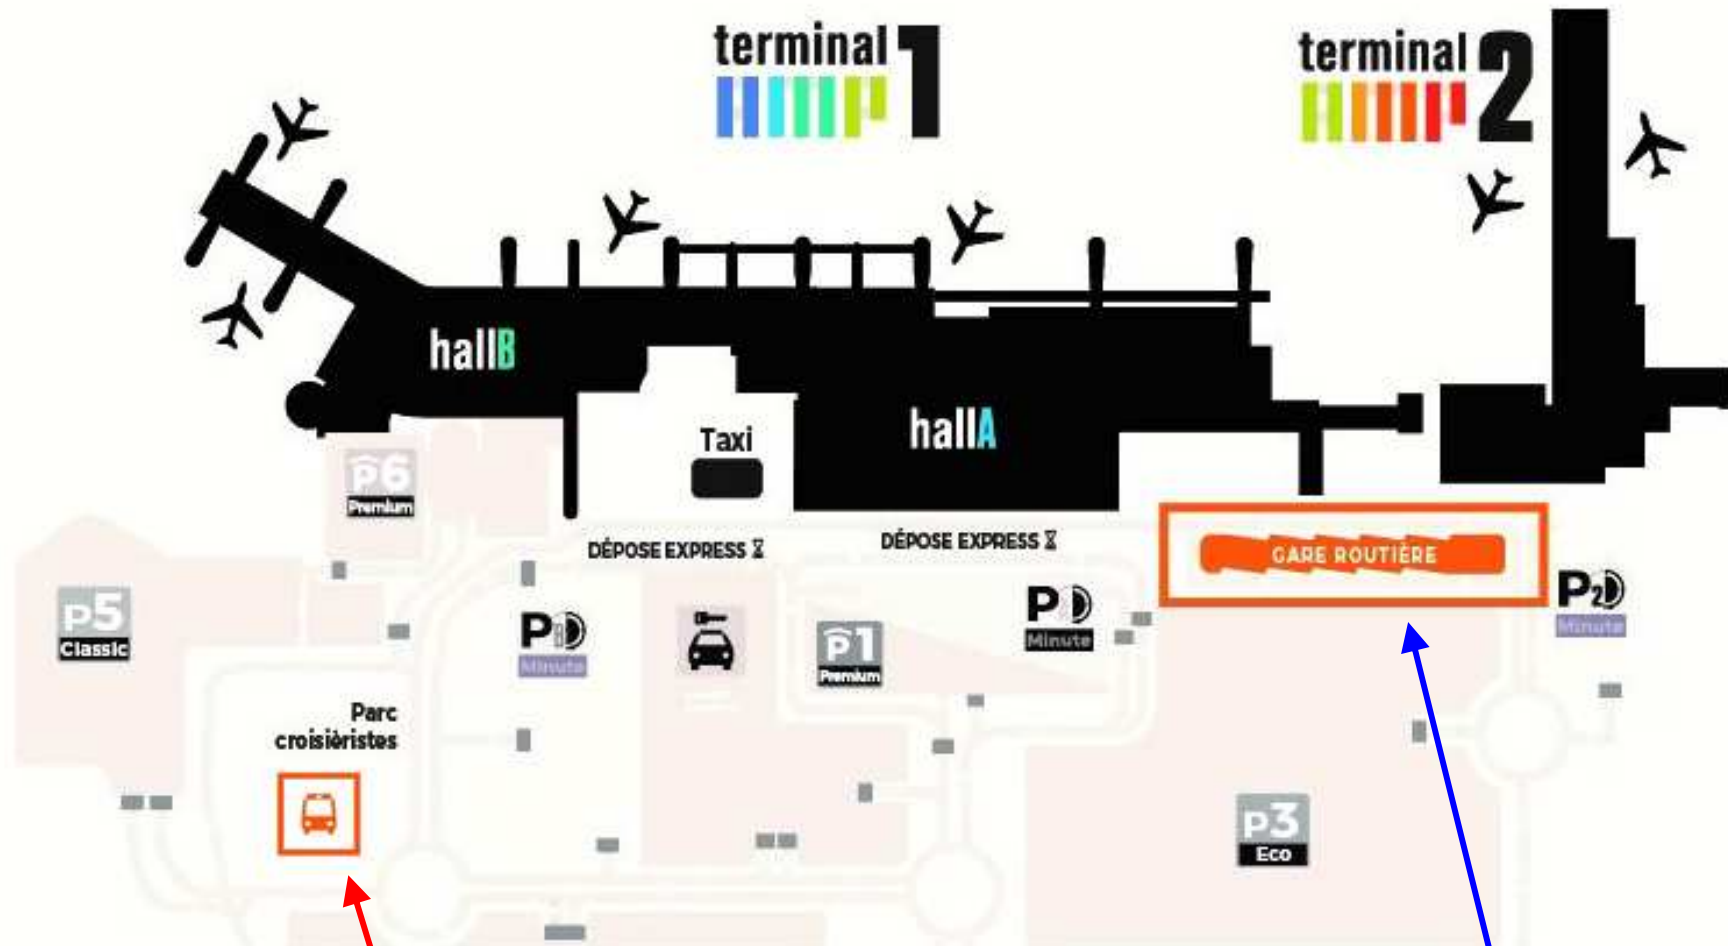

GERLI BUS AT MARSEILLE PROVENCE AIRPORT

Be careful, GERLI bus and buses from LER36 do not leave from the same place

GERLI BUS

Departure at **15:30**
on Sunday 30 sep 2018

Departure of Ligne
Express Régionale buses
(**LER36**)

GERLI BUS AT AIX-EN-PROVENCE TGV TRAIN STATION

GERLI BUS

Departure **at 16:00**

on Sunday 30 sep 2018. The bus will wait for you in front of the entrance « Cézanne », near the bakery « Paul » and « Dépose minute »

Departures of Ligne Express Régionale buses (**LER36**) are at level -1 below the train station